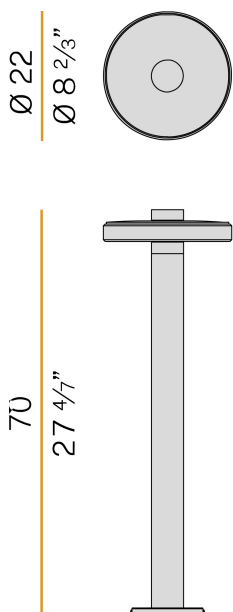

### Data sheet

CODE	ET04834.070.0201
SYSTEM POWER CONSUMPTION	8W
EFFICACY	74.25lm/W
LIGHT SOURCE	LED
LIGHT SOURCE LIFETIME	L80 (B20) 80.000h
COLOUR TEMPERATURE	2700K Ra>80
LIGHT DISTRIBUTION	diffused
POWER SUPPLY	220-240V AC
FREQUENCY	50/60Hz
ELECTRICAL CONFIGURATION	ON-OFF
DRIVER	integrated included
NOMINAL LUMINOUS FLUX	930lm
LUMEN OUTPUT	594lm
EFFICIENCY	63.9%
WEIGHT	3.70 Kg
PROTECTION DEGREE	IP65
COLOUR TOLLERANCES	SDCM 3
SHOCK RESISTANCE RATING	IK06
PACKING DIMENSIONS	28,0 x 77,0 x 30,0 cm

### Technical drawing

### Polar diagram