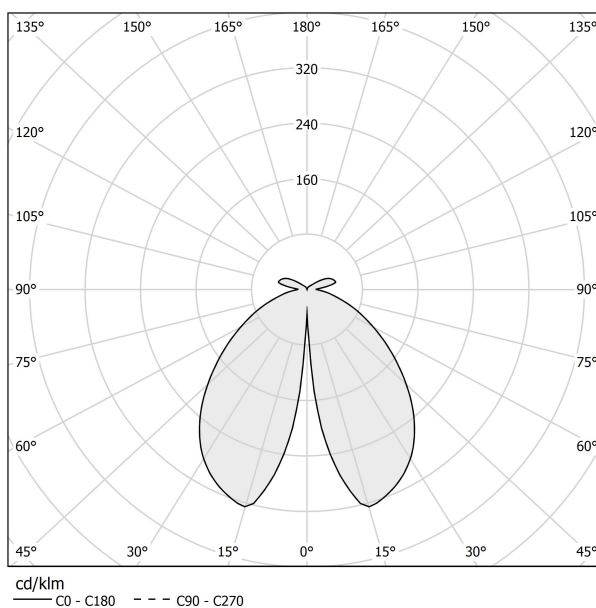

### Data sheet

CODE	ET04834.070.0201
SYSTEM POWER CONSUMPTION	8W
EFFICACY	74.25lm/W
LIGHT SOURCE	LED
LIGHT SOURCE LIFETIME	L80 (B20) 80.000h
COLOUR TEMPERATURE	2700K Ra>80
LIGHT DISTRIBUTION	diffused
POWER SUPPLY	220-240V AC
FREQUENCY	50/60Hz
ELECTRICAL CONFIGURATION	ON-OFF
DRIVER	integrated included
NOMINAL LUMINOUS FLUX	930lm
LUMEN OUTPUT	594lm
EFFICIENCY	63.9%
WEIGHT	3.70 Kg
PROTECTION DEGREE	IP65
COLOUR TOLLERANCES	SDCM 3
SHOCK RESISTANCE RATING	IK06
PACKING DIMENSIONS	28,0 x 77,0 x 30,0 cm

### Technical drawing

### Polar diagram